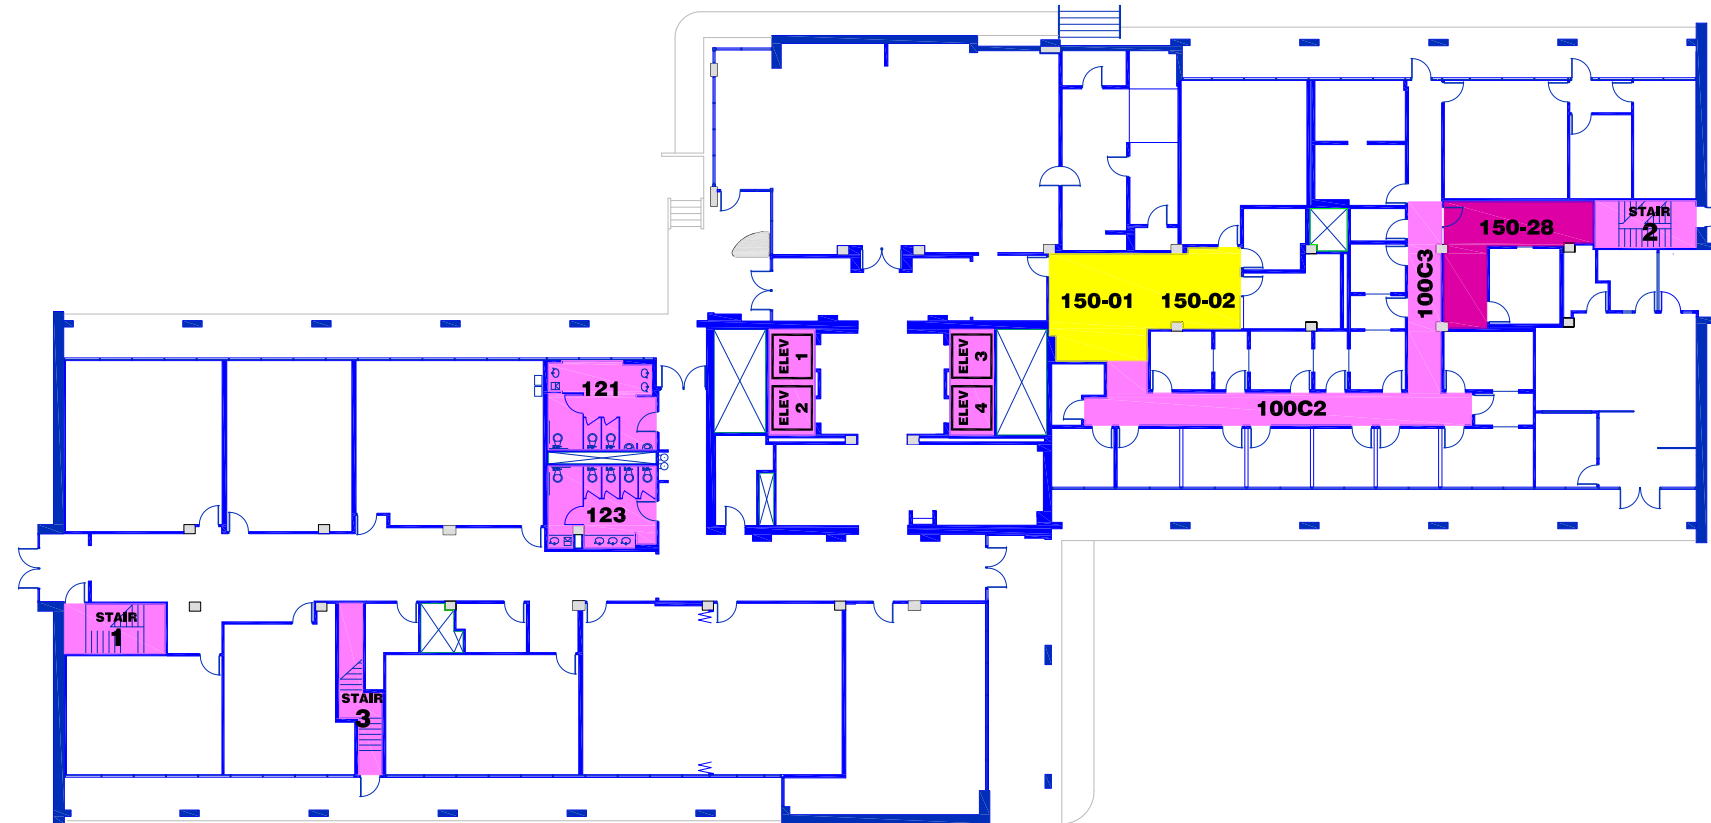

COLLEGE PARK

Occupancy Plan

1st Floor 

 PUBLIC SPECIAL AREA

 PUBLIC COMMON AREA

 STAFF COMMON AREA

 FIRE EXTINGUISHER

 AUTOMATIC DOOR

 EXIT

 FIRE ALARM PULL STATION
(horn sound & strobe lights)

 CAMPUS PHONE
Emergency: Dial 911

 ACCESSIBLE
ELEVATOR

 WOMEN'S TOILET
 MEN'S TOILET