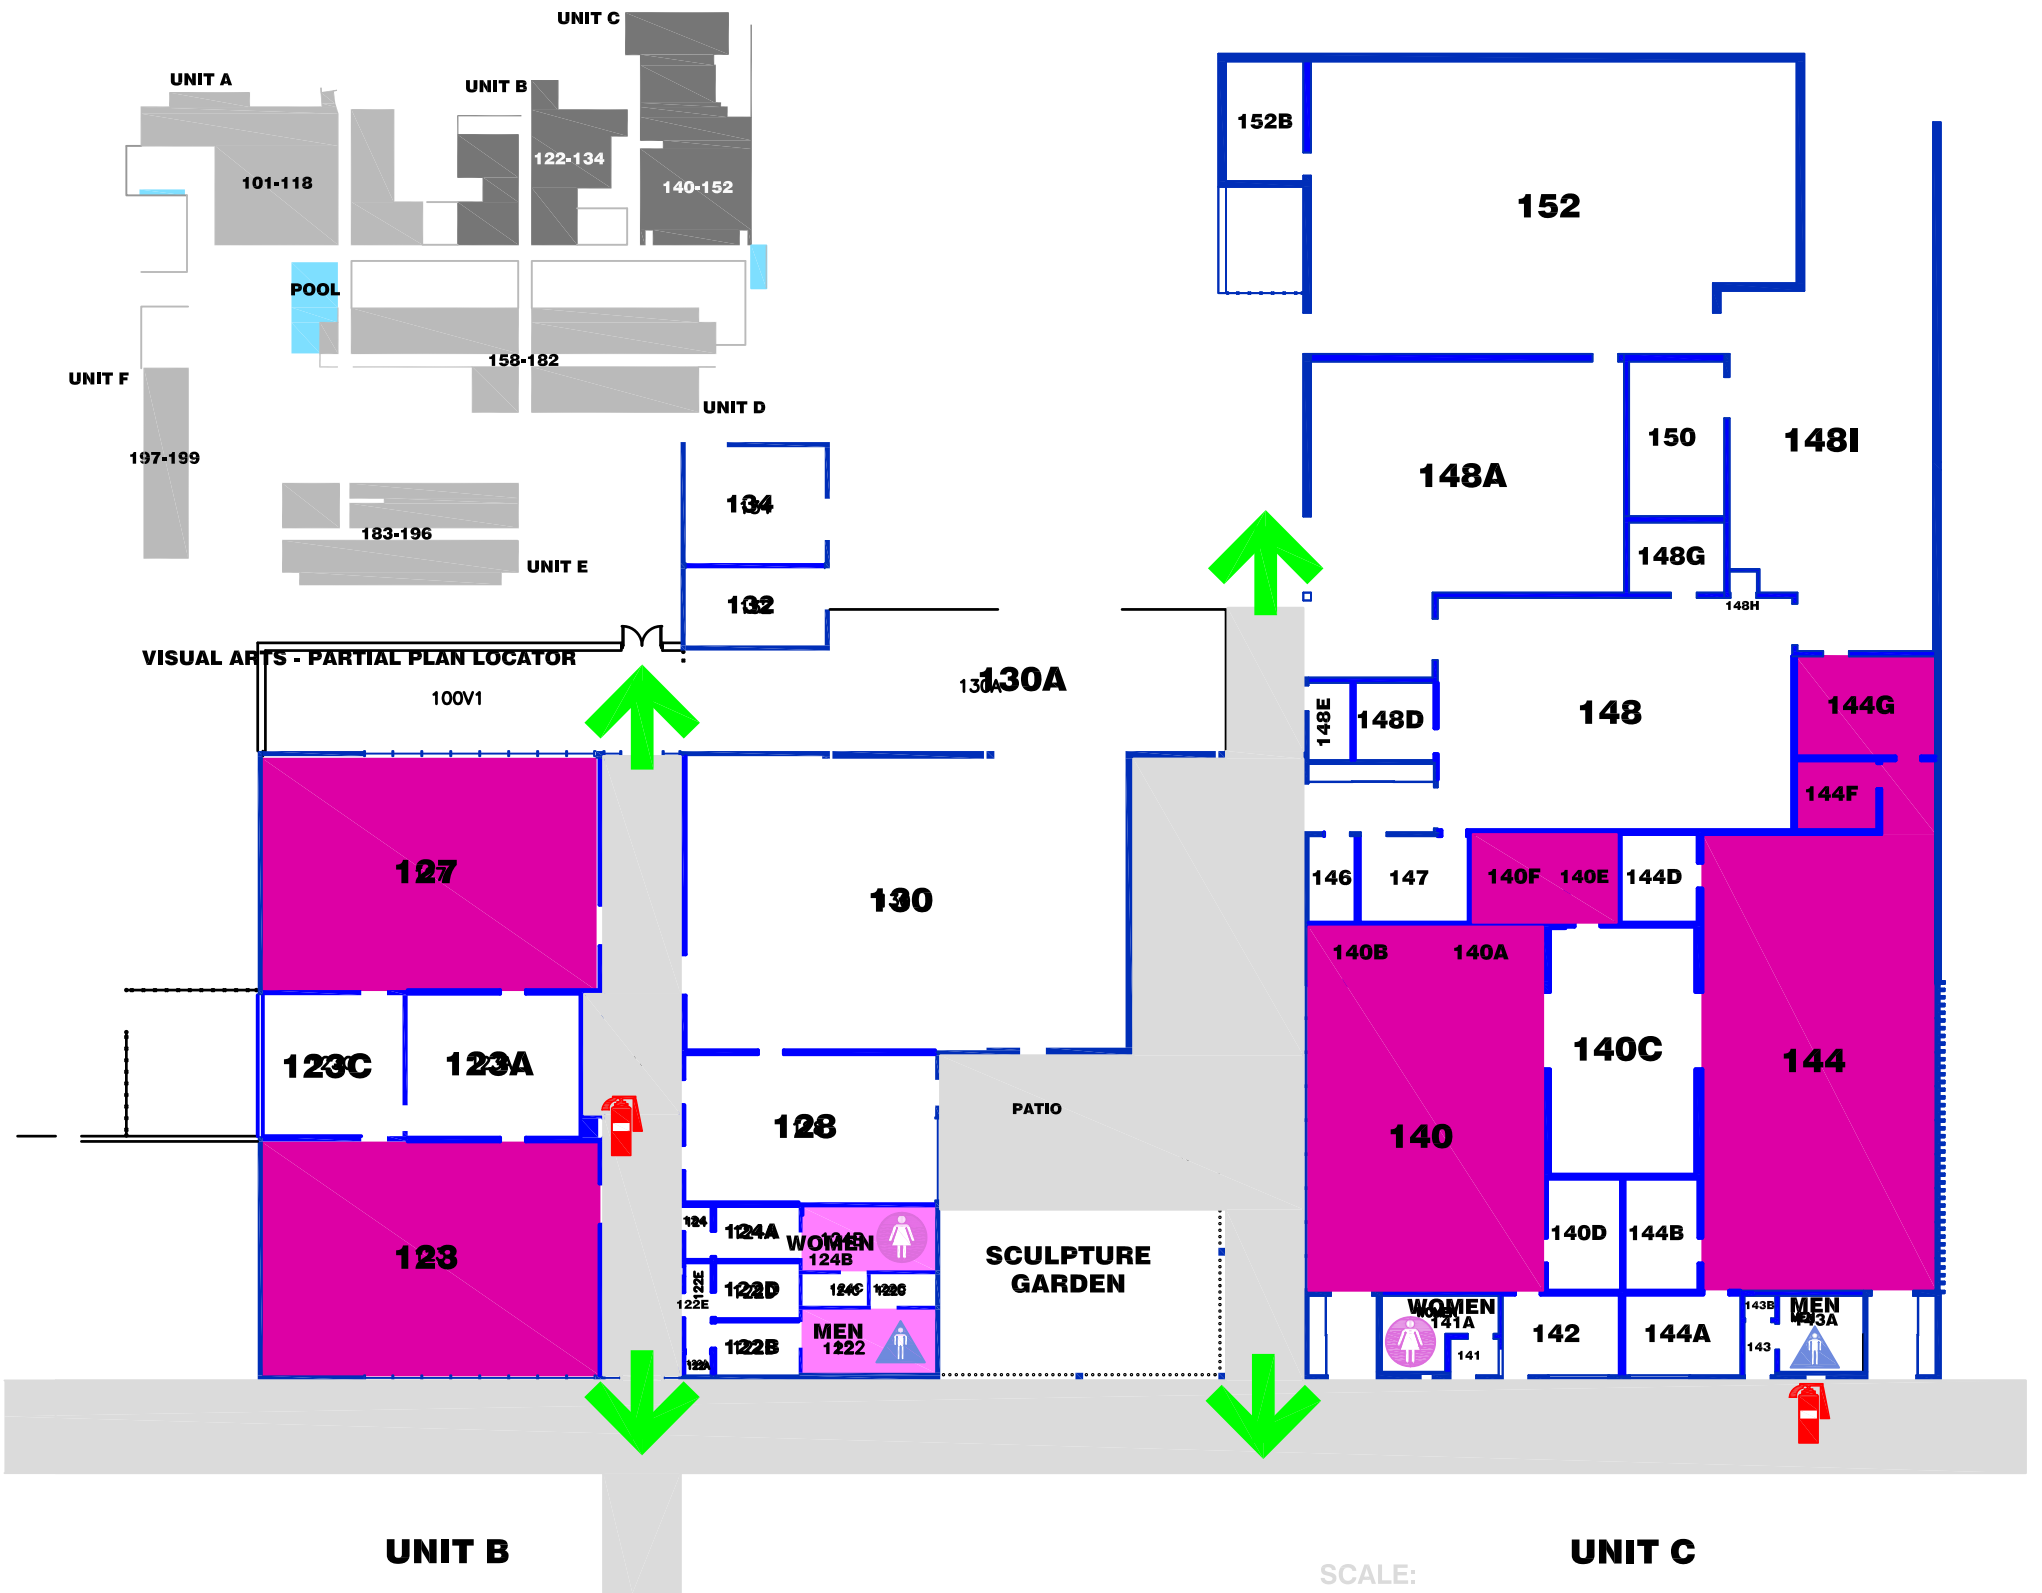

VISUAL ARTS CENTER

UNITS B & C

1st Floor 

Evacuation Plan

-  PUBLIC COMMON AREA
-  PUBLIC SPECIAL AREA

 EXIT

-  FIRE ALARM PULL STATION
(horn sound & strobe lights)
-  FIRE EXTINGUISHER
-  CAMPUS PHONE
Emergency: Dial 911

-  WOMEN'S TOILET
-  MEN'S TOILET
-  AUTOMATIC DOOR
-  ACCESSIBLE
-  ELEVATOR

USE STAIRS IN CASE OF FIRE